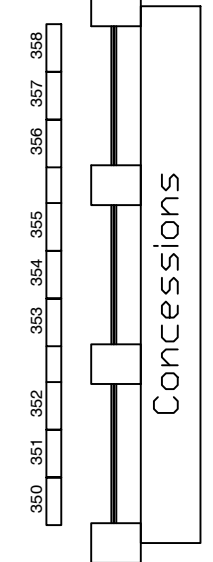

LOADING DOCK

Layout rev July 8, 2021

ENTRANCE

WEST CONCOURSE

NATIONAL REPTILE BREEDERS 2021