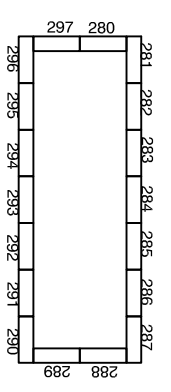

LOADING DOCK

ART SHOW

REVISED 7/23/20

ENTRANCE

WEST CONCOURSE

NATIONAL REPTILE BREEDERS 2020