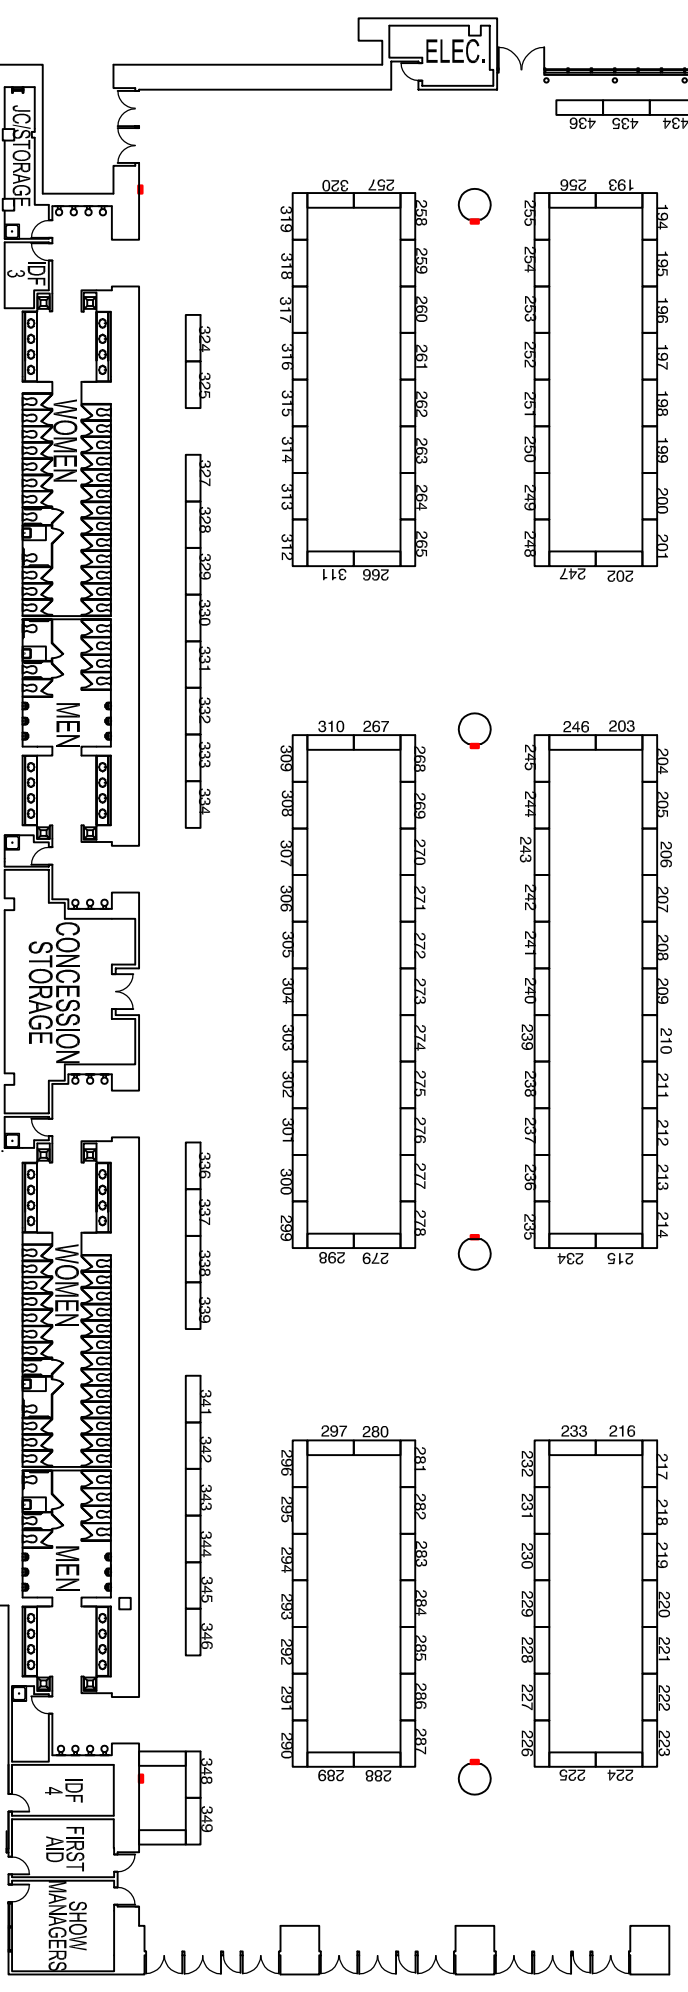

LOADING DOCK

ART SHOW

REVISED 7/23/20

ENTRANCE

WEST CONCOURSE

NATIONAL REPTILE BREEDERS 2020