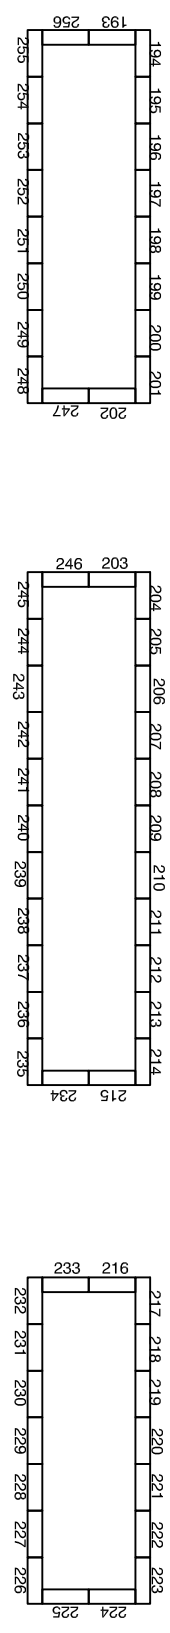

LOADING DOCK

ART SHOW

REVISED 7/23/20

ENTRANCE

WEST CONCOURSE

NATIONAL REPTILE BREEDERS 2020